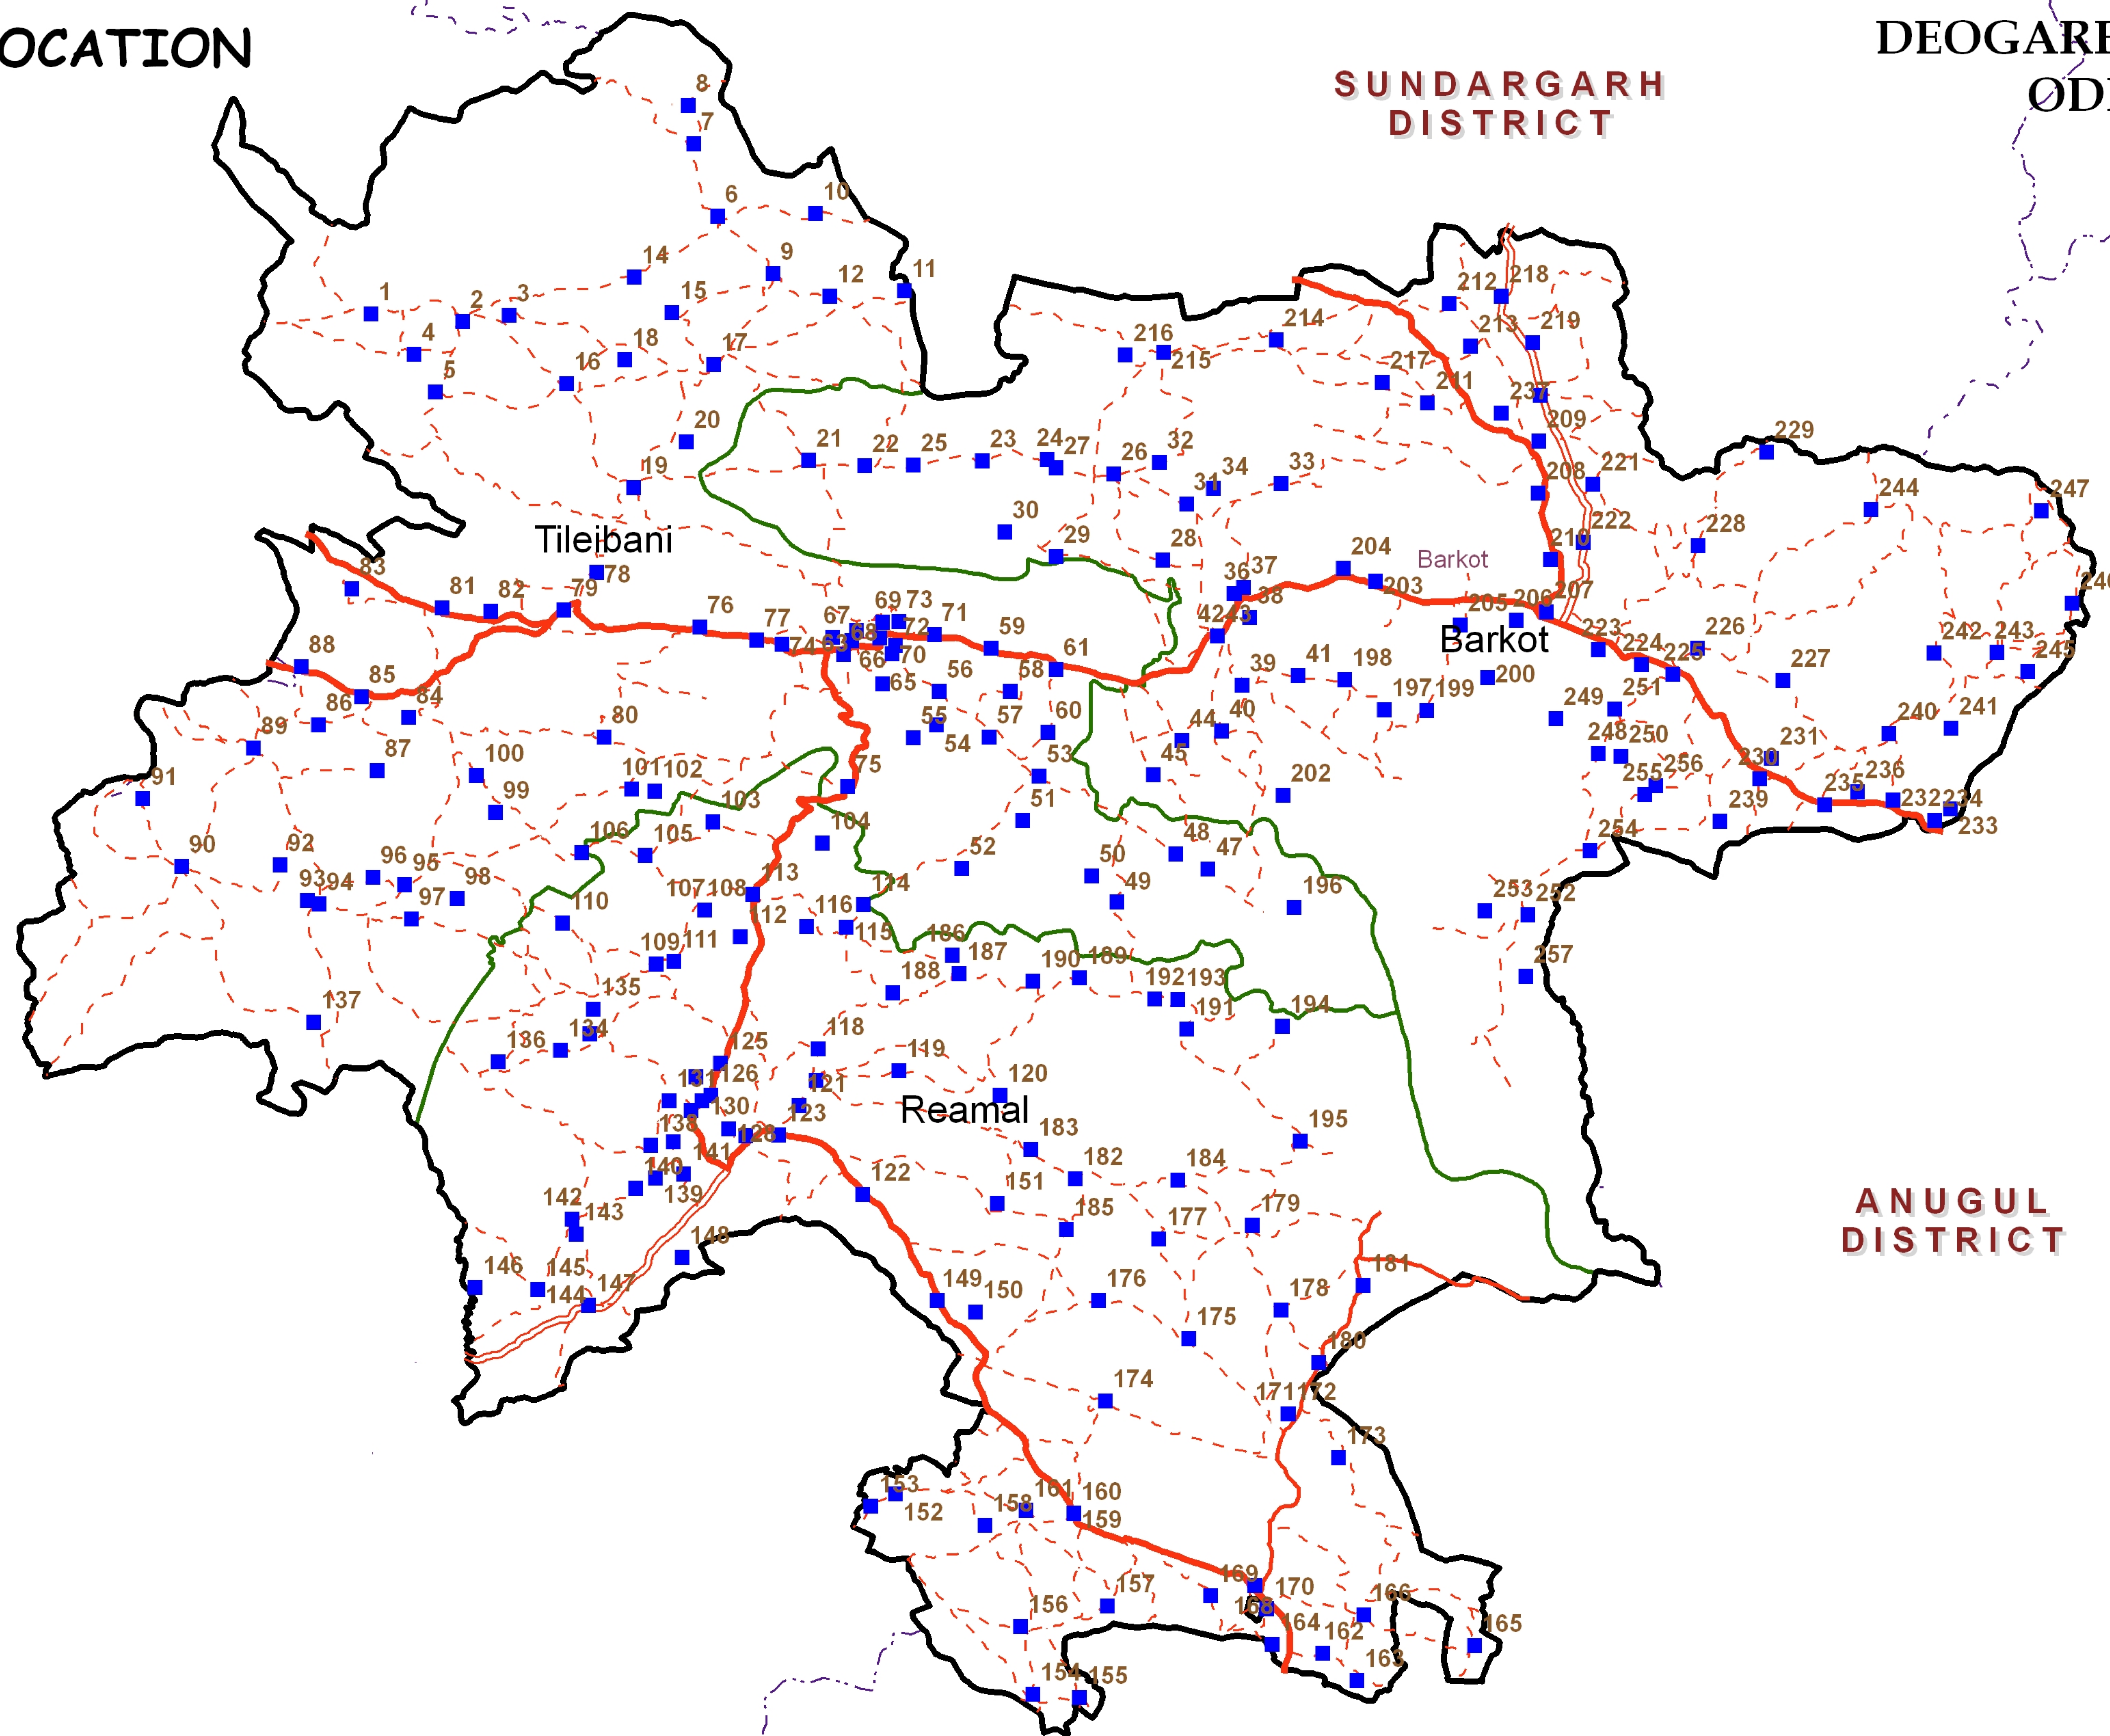

BOOTH LOCATION

SUNDARGARH DISTRICT

DEOGARH DISTRICT
ODISHA

KEONJHAR DISTRICT

SAMBALPUR DISTRICT

ANUGUL DISTRICT

INDIA

ODISHA

LEGEND

Map Composed By:
GIS Division,
NIC, Bhubaneswar

Odisha

Deogarh

- Booth Centre
- District Boundary
- Block Boundary
- National Highway
- State Highway
- Major District Road
- Other Road

SCALE: